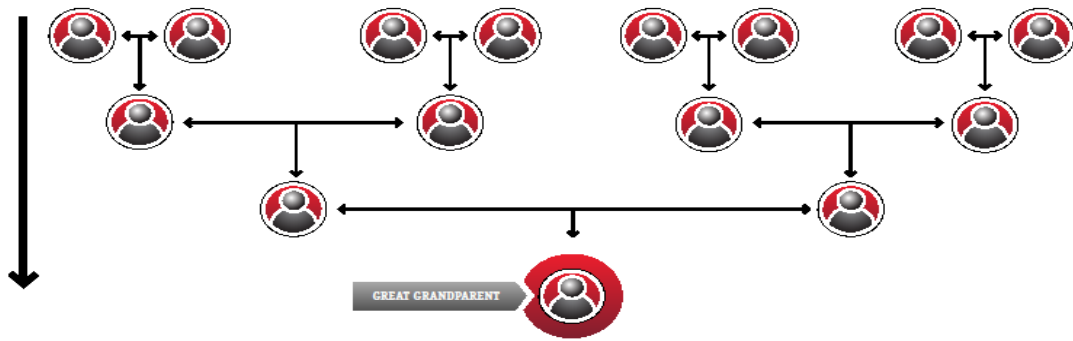

CHART FOR DETERMINING GREAT-GRANDPARENT LINEAGE

LEGEND

- ONKWEHÓN:WE / KANIEN'KEHÁ:KA
- AHSÉN:NEN
- IAH ONKWEHÓN:WE TÉ:KEN

PREPARED BY THE MCK MEMBERSHIP DEPARTMENT - MARCH 2019